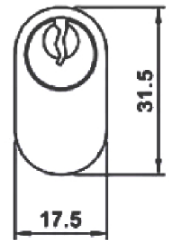

DOUBLE CYLINDER UKC883 SERIES

PRODUCT CLASSIFICATION

1	6	0	0	0	C	6	0
---	---	---	---	---	---	---	---

SPECIFICATIONS

- Usage: Wooden Door, Metal Door, Steel Door, Interior Door, Outer Door
- Conforms to EN 1303:2015
- 30 degrees offset cam inhibits knock through
- Anti prick profile
- Suitable for Master Key System

FEATURES

- Size: Please refer to size chart
- Material: SSS
- Finish: SN, PB, AB, AC, CP, PVD
- 3 Key accessories