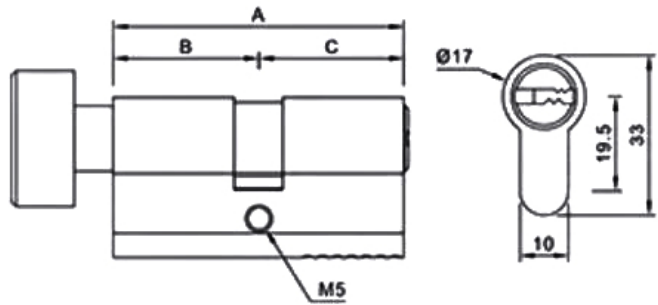

THUMB TURN CYLINDER UKC884 SERIES

PRODUCT CLASSIFICATION

1	6	0	0	0	C	6	0
---	---	---	---	---	---	---	---

SPECIFICATIONS

- Usage: Wooden Door, Metal Door, Steel Door, Interior Door, Outer Door
- Material: Quality Solid Brass Body and Plug
- Finish: SN, PB, AB, AC, CP, PVD
- Accessories: 3 normal keys
- Suitable for Master Key System