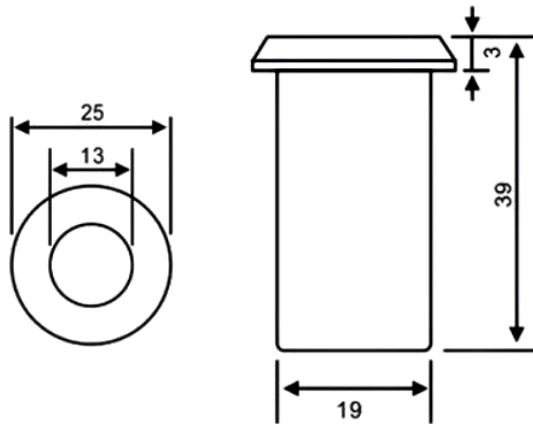

DUST SOCKET

UK-002DP

FEATURES

- Stainless Steel Body; Size: 25x39mm
- Finish: SSS, PSS
- Range of application: Wooden Door, Metal Door, Swing Door