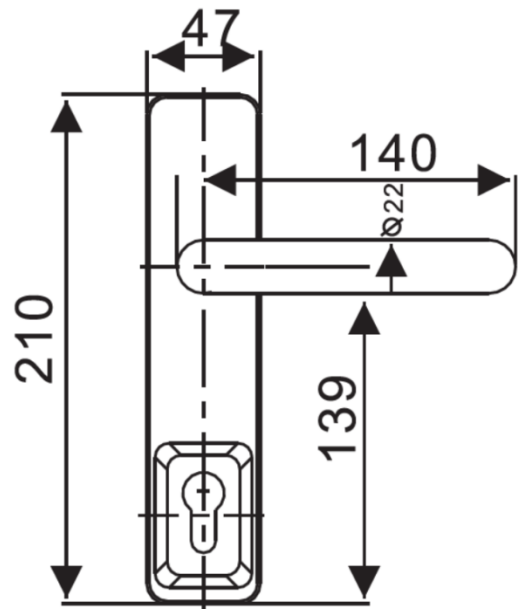

**LEVER OPERATED OUTSIDE TRIM
UK-0100T****FEATURES**

- Description: 210 x 47mm Escutcheon Lever Trim
- Material: Stainless Steel 304
- Finish: SS, PSS, PVD, AB
- Suitable for: Door thickness 45 – 50mm
- Cylinder can be change in site.