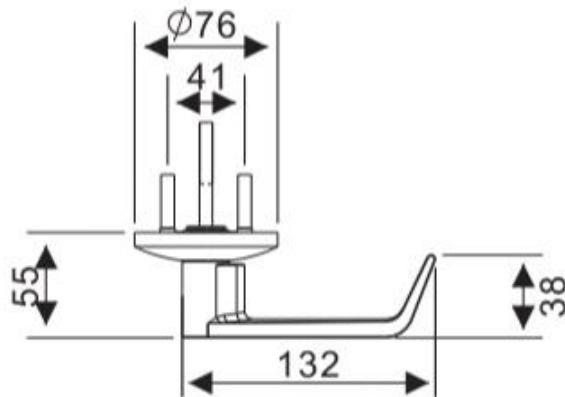

LEVER OPERATED OUTSIDE TRIM UK-5010T

FEATURES

- Description: 76mm x 132mm external lever trim without cylinder
- Material: Stainless Steel 304
- Finish: SS, PSS, PVD, AB
- Suitable for: Door thickness 45 – 50mm