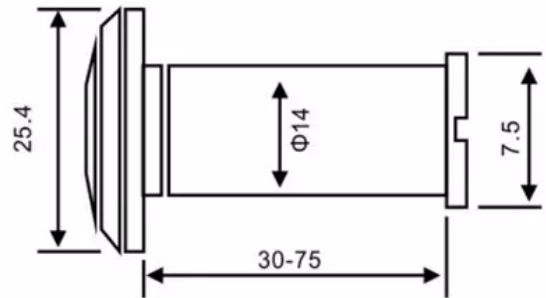

EYE VIEWER UK-DV002

FEATURES

- Material: Brass / Zinc Alloy Body, Glass Lens
- Finish: Satin, Polished, Gold Plated, Antique Brass, Antique Copper, PVD
- Range of application: Wooden Door, Metal Door, Swing Door