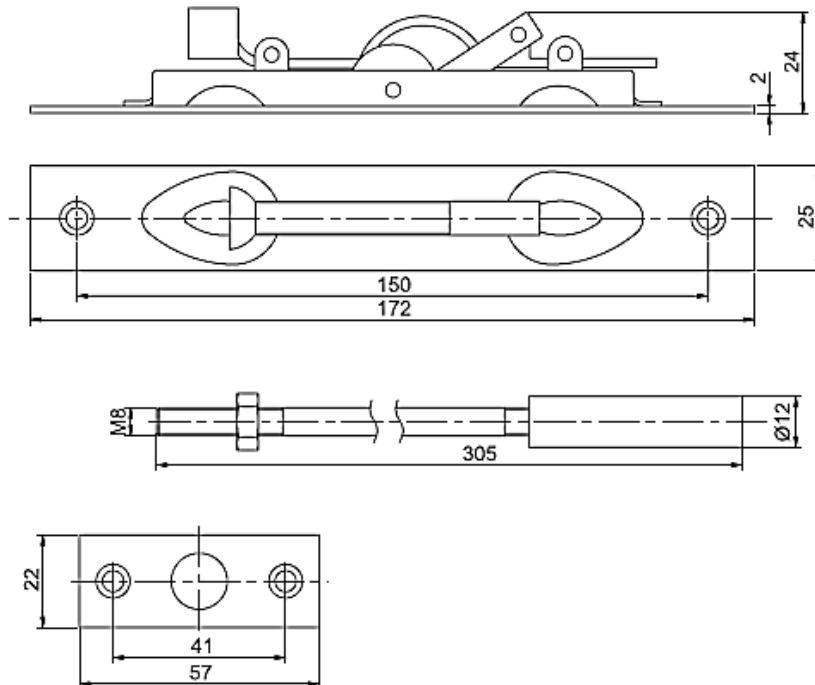

# FLUSH BOLT - MANUAL STEEL DOOR UK-004S

## FEATURES

- Standard rod length: 305mm
- Round bolt head: Ø12mm
- Fixings: Self-tapping screws and machine screws (M4 x 12mm)
- Finish: Satin
- Range of application: Metal Doors