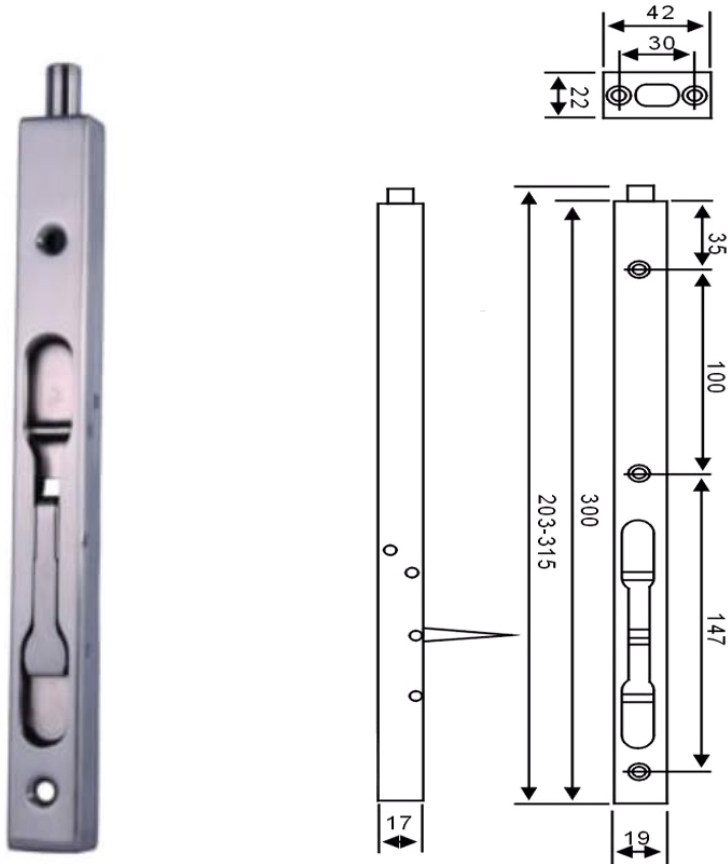

# FLUSH BOLT – MANUAL WOODEN DOOR UK-004W

## FEATURES

- Material: Brass
- Size: 8", 10", 12", 18", 24"
- Finish: P&L, S&L, CP, NP, SCP, SNP, GP, AB, AC,SS
- Reliable enough for residential daily using
- Application of Doors: Wooden Doors