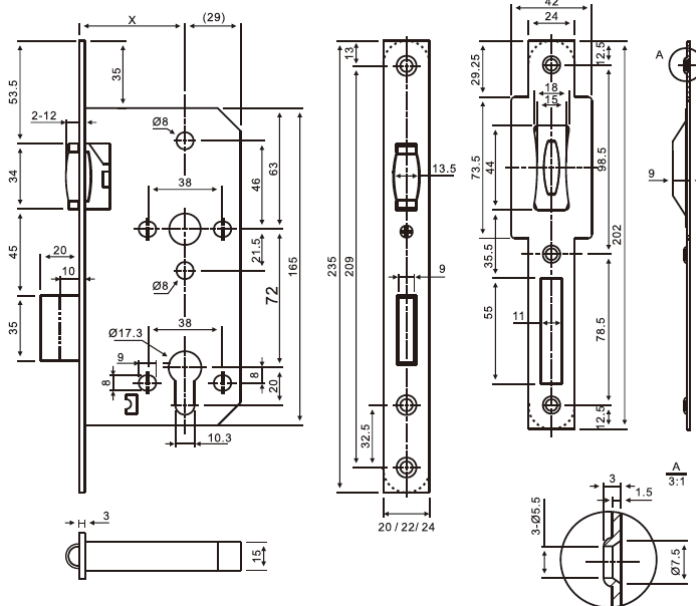

ROLLER BOLT EURO DEAD LOCK UK-S 008-010 SERIES

• Dead Bolt	2-turn
• Backset	55mm, 60mm
• Distance	72mm
• Material	Solid SUS 304 Latch bolt & Dead bolt, Follower, SUS 304 Forend, Strike Plate
• Forend & Strike Plate	Square or Radius
• Finish	SSS, PSS, PVD, PB, AB, AC
• Suitable for	Wooden Door, Metal Door, Fire Door, Smoke Door, Interior Door, Outer Door, Swing Door, etc.