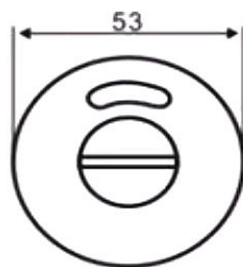

THUMBTURN INDICATOR UK-003TTI

FEATURES

- Material: Stainless Steel 304 / 316
- Finish: SSS, PSS, PVD, PB, AB, AC
- Range of application: Wooden Door, Metal Door, Steel Door, Interior Door, Outer Door