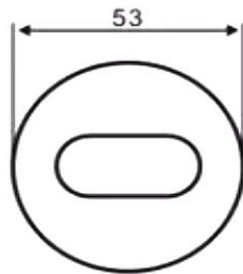

THUMBTURN INDICATOR UK-003TTI

FEATURES

- Material: Stainless Steel 304 / 316
- Finish: SSS, PSS, PVD, PB, AB, AC
- Range of application: Wooden Door, Metal Door, Steel Door, Interior Door, Outer Door