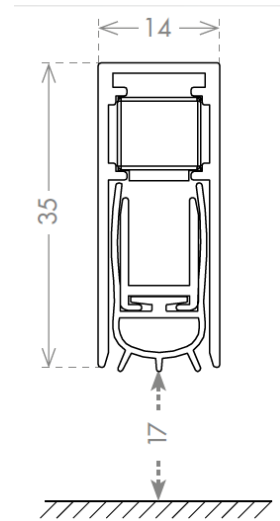

AUTOMATIC DOOR BOTTOM SEAL

UK-010-MOD1435

FEATURES

- Size: 14 x 35mm
- Acoustic Insulation: 48dB
- Material: Galvanized steel flat springs and actuators; 6060 T6 Aluminum alloy profiles
- Suitable for wood and security door
- Fixing Type: Width front bracket in brushed stainless steel.
- Trimming Length: Up to 150mm on the opposite side to the plunger. Length 330 can be shortened 50mm, length 430 can be shortened 135mm.