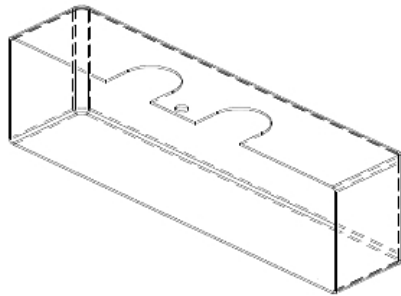

## DOOR CLOSER COVER STAINLESS STEEL

### FEATURES

- Stainless Steel Cover for Door Closer
- Size: 49mm H x 220mm L x 77mm Depth
- Thickness: 1.0mm

### ISOMETRIC

### Front view