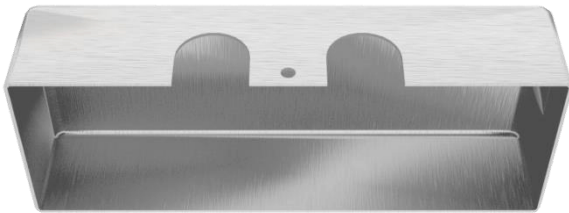

## DOOR CLOSER COVER STAINLESS STEEL

### FEATURES

- Stainless Steel Cover for Door Closer
- Size: 49mm H x 220mm L x 77mm Depth
- Thickness: 1.0mm

### ISOMETRIC