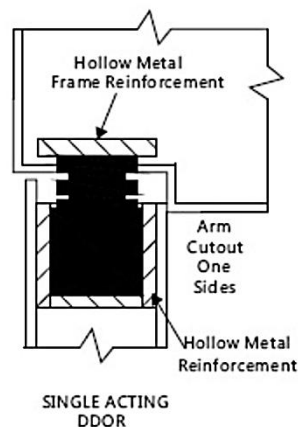

OVERHEAD DOOR STOPPER UK-008OH

FEATURES	
<ul style="list-style-type: none"> • Heavy duty 	<ul style="list-style-type: none"> • Single or double acting doors
<ul style="list-style-type: none"> • Concealed mount 	<ul style="list-style-type: none"> • Non-handed
<ul style="list-style-type: none"> • Stop or hold open function 	<ul style="list-style-type: none"> • 110° maximum opening (stop function only)
<ul style="list-style-type: none"> • Interior or exterior doors 	<ul style="list-style-type: none"> • 1-3/4' minimum door thickness
<ul style="list-style-type: none"> • Dimension: Body – 55cm (L) x 2.5cm (W) Arm – 45cm (L) x 2.5cm (W) 	