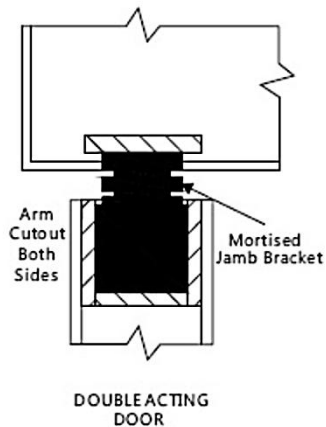

OVERHEAD DOOR STOPPER UK-008OH

FEATURES	
<ul style="list-style-type: none"> • Heavy duty 	<ul style="list-style-type: none"> • Single or double acting doors
<ul style="list-style-type: none"> • Concealed mount 	<ul style="list-style-type: none"> • Non-handed
<ul style="list-style-type: none"> • Stop or hold open function 	<ul style="list-style-type: none"> • 110° maximum opening (stop function only)
<ul style="list-style-type: none"> • Interior or exterior doors 	<ul style="list-style-type: none"> • 1-3/4' minimum door thickness
<ul style="list-style-type: none"> • Dimension: Body – 55cm (L) x 2.5cm (W) Arm – 45cm (L) x 2.5cm (W) 	