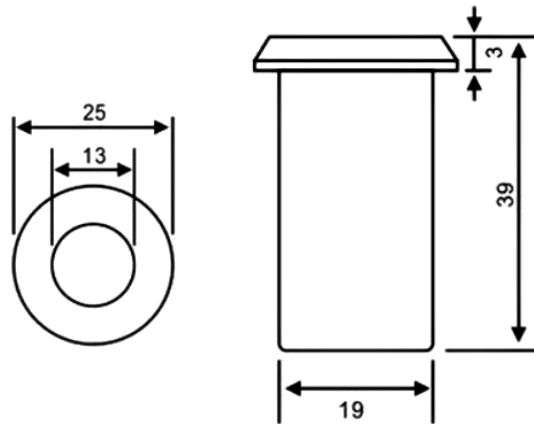

### FEATURES

- Stainless Steel Body; Size: 25x39mm
- Finish: SSS, PSS
- Range of application: Wooden Door, Metal Door, Swing Door