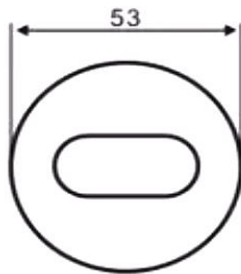

THUMBTURN INDICATOR UK-003TTI

FEATURES

- Material: Stainless Steel 304 / 316
- Finish: SSS, PSS, PVD, PB, AB, AC
- Range of application: Wooden Door, Metal Door, Steel Door, Interior Door, Outer Door