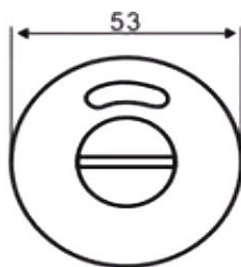

THUMBTURN INDICATOR UK-003TTI

FEATURES

- Material: Stainless Steel 304 / 316
- Finish: SSS, PSS, PVD, PB, AB, AC
- Range of application: Wooden Door, Metal Door, Steel Door, Interior Door, Outer Door