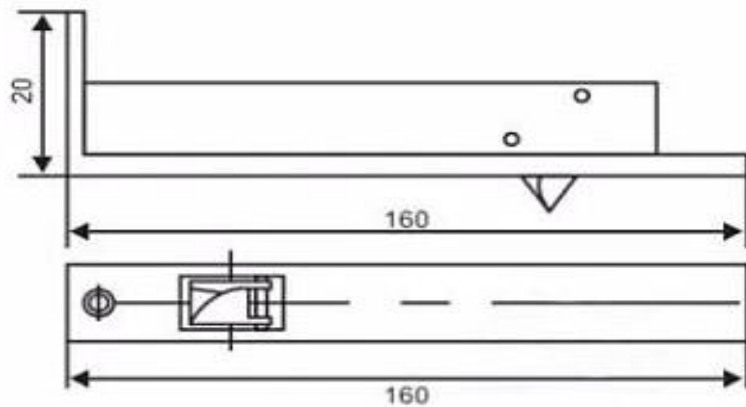

FLUSH BOLT – AUTOMATIC UK-004A

FEATURES

- Automatic flush bolt for heavy duty door
- Size: 160mm length
- Width and height as per door requirement
- Material: Stainless Steel
- Finish: SSS
- Suitable for wood & metal door