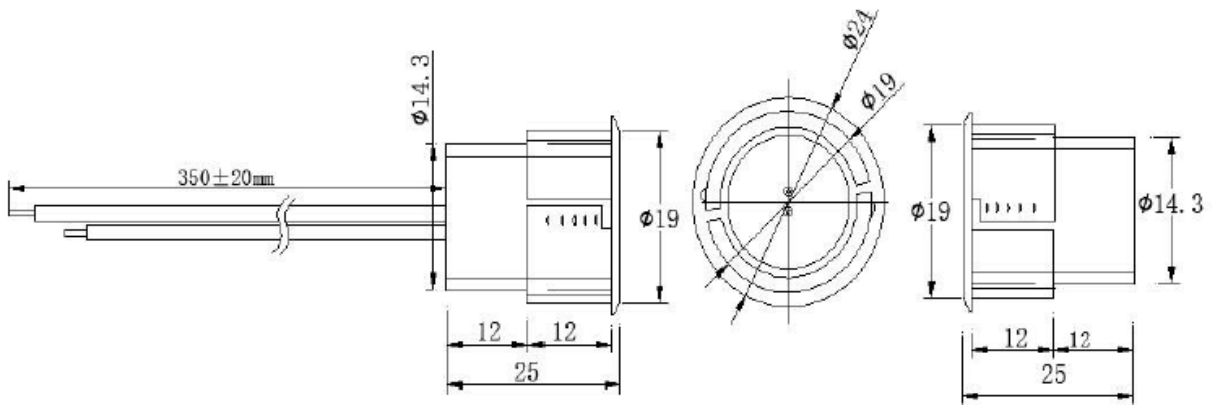

# DOOR CONTACT

## UK-004DCT

### FEATURES

- Door sensor feedback, reed switch working with access control system
- Up to 30mm sensor distance, high sensitivity
- NO/NC type optional
- Dimension: 19dia\*25mm
- Wired Output: side out