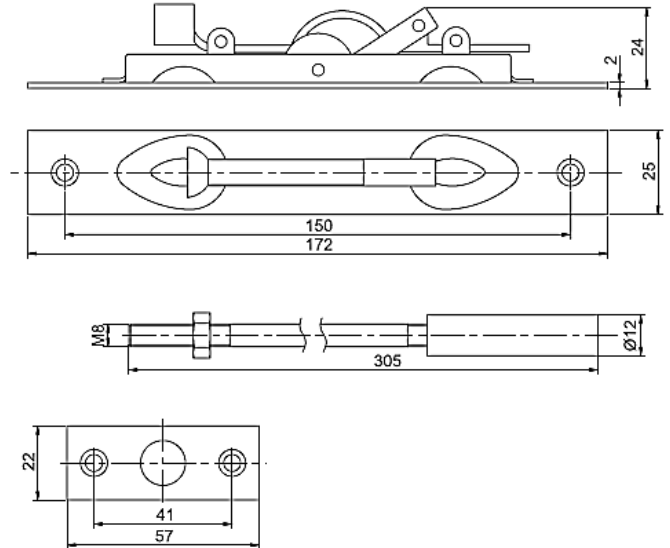

FLUSH BOLT

UK-004S

FEATURES

- Standard rod length: 305mm
- Round bolt head: $\varnothing 12$ mm
- Fixings: Self-tapping screws and machine screws (M4 x 12mm)
- Finish: Satin
- Range of application: Wood and Metal Doors