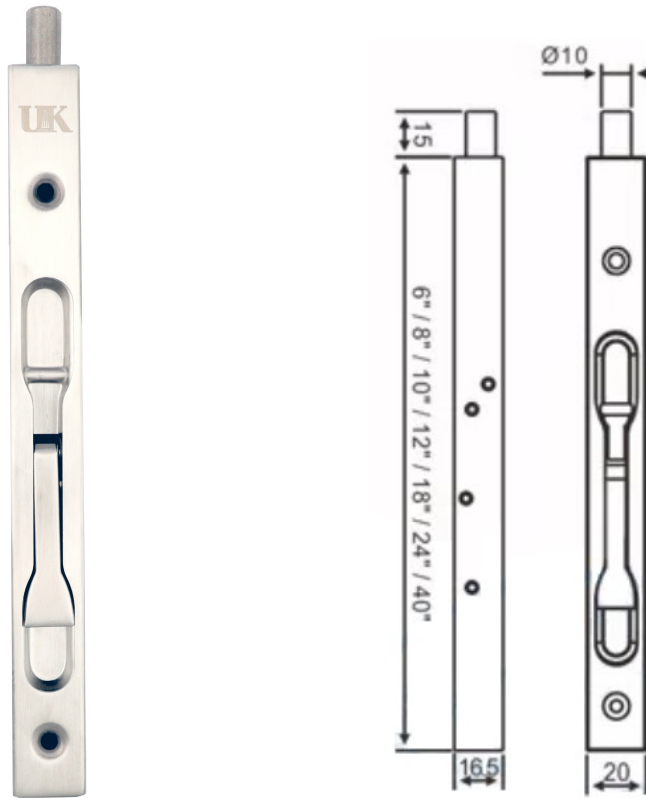

FLUSH BOLT

UK-004W

FEATURES

- Manual operation
- Size: 10mm dia x 200mm length
- Material: SSS 304
- Finish: SS
- Application of Doors: Wooden Doors, Steel Doors, etc.