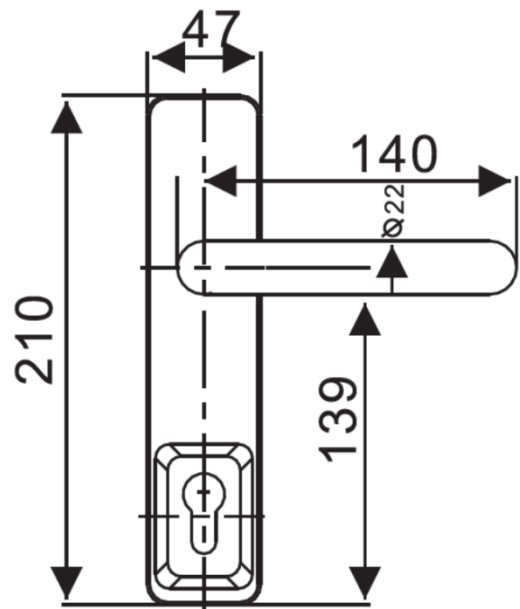

LEVER OPERATED OUTSIDE TRIM UK-0100T

FEATURES

- Description: 210 x 47mm Escutcheon Lever Trim
- Material: Stainless Steel 304
- Finish: SS, PSS, PVD, AB
- Suitable for: Door thickness 45 – 50mm
- Cylinder can be change in site.