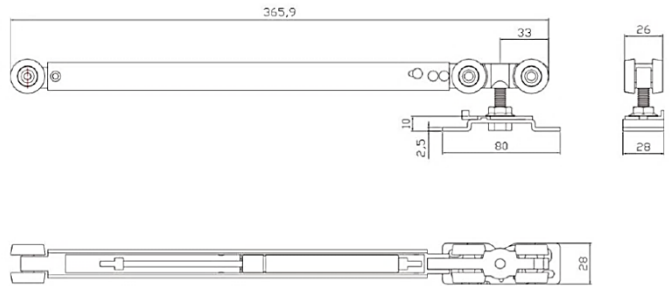

SOFT-CLOSE SLIDING DOOR ROLLER Wooden Door

UK-042SCR

FEATURES

- For Single or Double Leaf Door
- With soft-close function
- Height Adjustment: 5mm
- Max. Door Weight: 80kg
- Min. Door Thickness: 30mm

MATERIALS AND FINISHES

- Sliding Track: Aluminum, Anodized
- Hanging Roller: Zinc Alloy, SN
- Bracket: Iron, Zinc

STANDARD CONFIGURATION

	Hanging Roller	1 pc
	Hanging Roller	1 pc
	Bracket	2 pcs
	Door Stop	1 pc
	Bottom Guide	1 pc
	Soft Close Damper Device	1 pc
	Screws	1 set