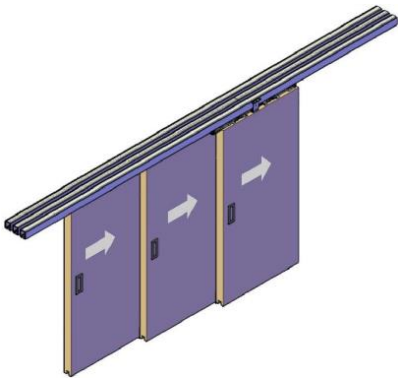

SYMMETRICAL SLIDING DOOR ROLLER Wooden Door

UK-053SSR

FEATURES

- Synchronized syntropy sliding system for three doors
- Height Adjustment: 3mm
- Max. Door Weight: 80kg
- Door Thickness: 30 - 45mm
- Door Width: 500 – 1200mm

STANDARD CONFIGURATION

	Hanging Roller	6 pcs
	Bracket	6 pcs
	Door Stop	6 pcs
	Fixing device for traction rope	1 pc
	Long bracket with wheel	2 pcs
	Short bracket with wheel	2 pcs
	Installation fitting for traction rope	2 pcs
	Fixing device for traction rope	2 pcs
	Bottom Guide	2 pcs
	Traction rope 3 meters	2 pcs
	Bottom Guide	1 pc
	Connector for traction rope	1 pc
	Screws	1 set