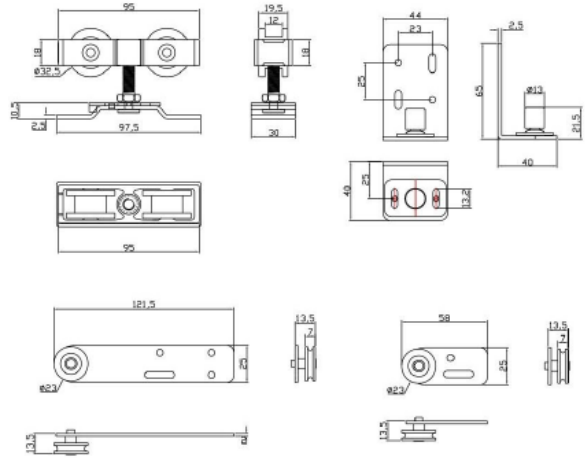

SYMMETRICAL SLIDING DOOR ROLLER Wooden Door

UK-053SSR

FEATURES

- Synchronized syntropy sliding system for three doors
- Height Adjustment: 3mm
- Max. Door Weight: 80kg
- Door Thickness: 30 - 45mm
- Door Width: 500 – 1200mm

STANDARD CONFIGURATION

	Hanging Roller	6 pcs
	Bracket	6 pcs
	Door Stop	6 pcs
	Fixing device for traction rope	1 pc
	Long bracket with wheel	2 pcs
	Short bracket with wheel	2 pcs
	Installation fitting for traction rope	2 pcs
	Fixing device for traction rope	2 pcs
	Bottom Guide	2 pcs
	Traction rope 3 meters	2 pcs
	Bottom Guide	1 pc
	Connector for traction rope	1 pc
	Screws	1 set