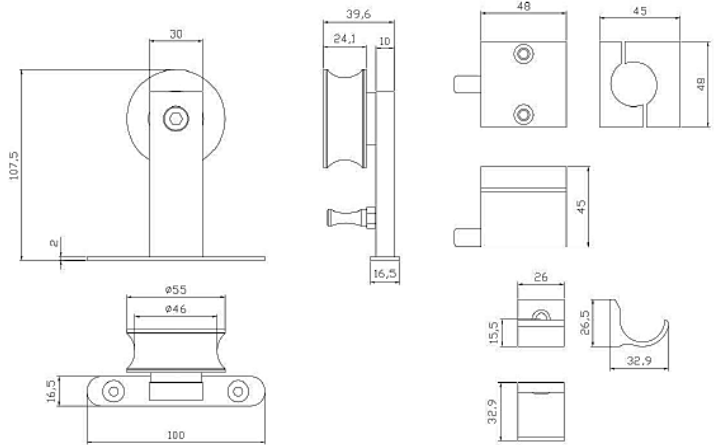

SLIDING DOOR ROLLER Wooden Door

UK-065SR

FEATURES

- For Single or Double Leaf Door
- Max. Door Weight: 80kg
- Min. Door Thickness: 25-50mm

MATERIALS AND FINISHES

- Sliding Track: Stainless Steel, SS
- Hanging Roller: Stainless Steel, SS

STANDARD CONFIGURATION

	Sliding Track	1 pc
	Hanging Roller	2 pcs
	Pipe Clamp	4 pcs
	Door Stop	2 pcs
	Bottom Guide	1 pc
	Screws	1 set