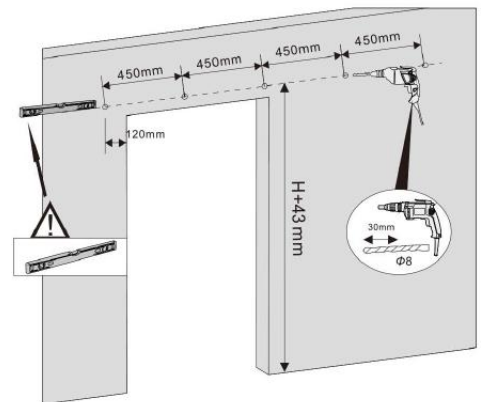

SLIDING BARN DOOR ROLLER Wooden Door

UK-078BR

FEATURES

- For Single or Double doors
- Max. Door Weight: 150kg
- Door Thickness: 30- 50mm

STANDARD CONFIGURATION

	Sliding Track	1 pc
	Hanging Roller	2 pcs
	Door Stop	2 pcs
	Mounting Bracket	5 pcs
	Anti-jump fitting	2 pcs
	Bottom Guide	1 pc
	Screws	1 set