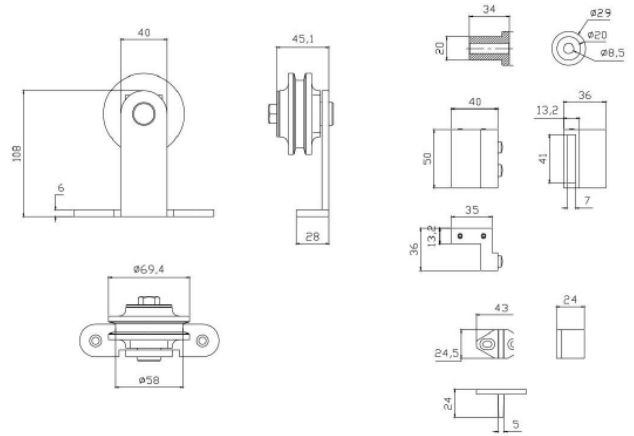

SLIDING BARN DOOR ROLLER Wooden Door

UK-078BR

FEATURES

- For Single or Double doors
- Max. Door Weight: 150kg
- Door Thickness: 30- 50mm

STANDARD CONFIGURATION

	Sliding Track	1 pc
	Hanging Roller	2 pcs
	Door Stop	2 pcs
	Mounting Bracket	5 pcs
	Anti-jump fitting	2 pcs
	Bottom Guide	1 pc
	Screws	1 set