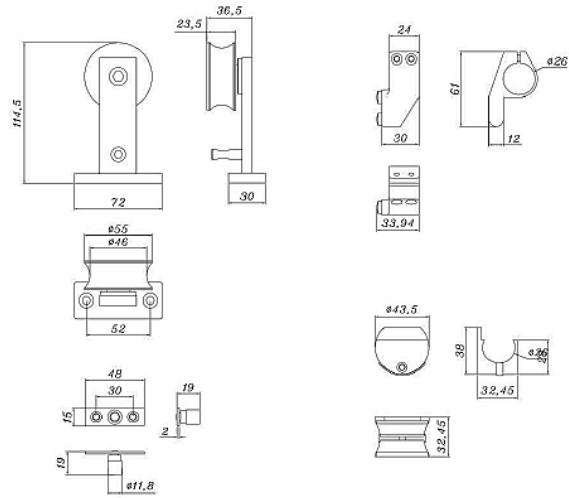

SLIDING DOOR ROLLER Wooden Door

UK-081SR

FEATURES

- For Single or Double Leaf Door
- Max. Door Weight: 150kg
- Door Thickness: 30-45mm

MATERIALS AND FINISHES

- Sliding Track: Stainless Steel, SS
- Hanging Roller: Stainless Steel, SS

STANDARD CONFIGURATION

	Sliding Track	1 pc
	Hanging Roller	2 pcs
	Pipe Clamp	4 pcs
	Door Stop	2 pcs
	Bottom Guide	1 pc
	Screws	1 set