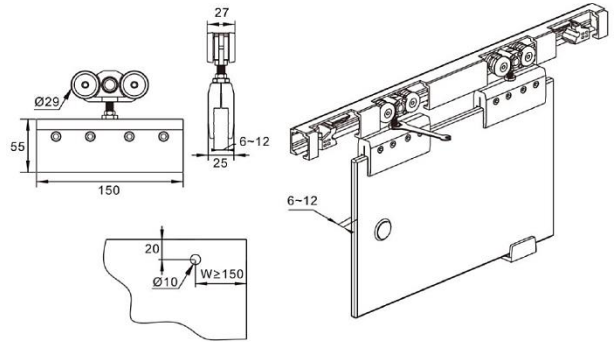

## SLIDING DOOR ROLLER Glass Door

Glass Door Hole Size

#### FEATURES

- For Single or Double Door
- Height Adjustment : 8mm
- Max. Door Weight: 120kg
- For Glass Thickness: 6, 8, 10, 12mm