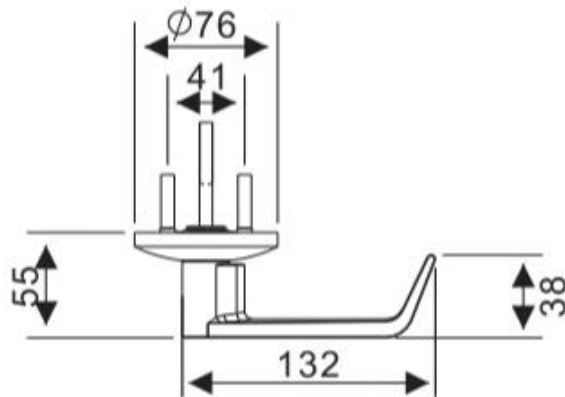

LEVER OPERATED OUTSIDE TRIM UK-501OT

FEATURES

- Description: 76mm x 132mm external lever trim without cylinder
- Material: Stainless Steel 304
- Finish: SS, PSS, PVD, AB
- Suitable for: Door thickness 45 – 50mm