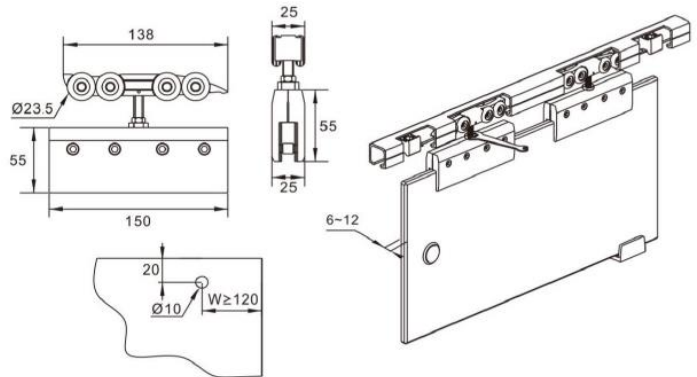

## SLIDING DOOR ROLLER Glass Door

Glass Door Hole Size

#### FEATURES

- For Single or Double Leaf Door
- Height Adjustment: 8mm
- Max. Door Weight: 120kg
- For Glass Thickness: 6, 8, 10, 12mm