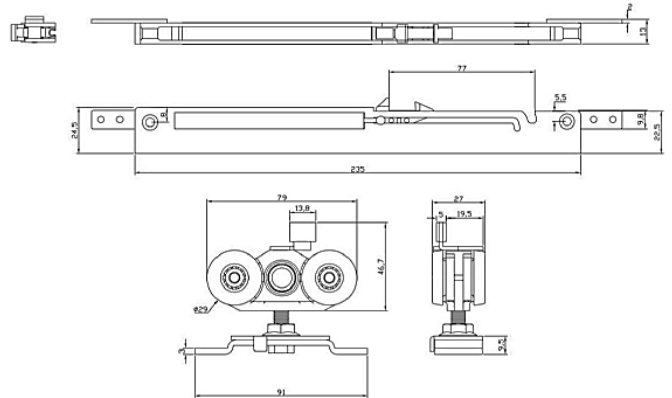

## SOFT-CLOSE SLIDING DOOR ROLLER Wooden Door

### UK-B417SCR

#### FEATURES

- For Single or Double Leaf Door
- With soft-close function
- Height Adjustment: 5mm
- Max. Door Weight: 80kg
- Min. Door Thickness: 25mm

#### STANDARD CONFIGURATION

	Hanging Roller	2 pcs
	Bracket	2 pcs
	Soft-close damper device	2 pcs
	Bottom Guide	1 pc
	Screws	1 set