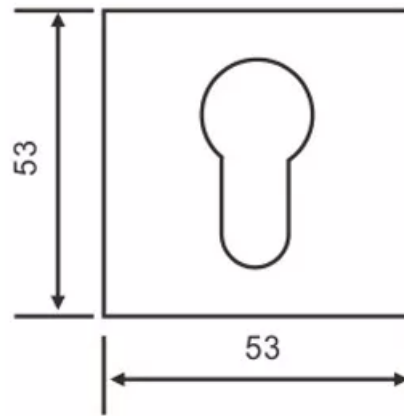

## ESCUTCHEON - SQUARE UK-DC004-SE

### FEATURES

- Square Escutcheon
- Size: 53mm Height
- Suitable for Wooden doors, Metal Doors, Steel Doors, etc.
- Material: Stainless Steel 304 or 316
- Inner Rose: Steel or Stainless Steel
- Outer Rose: Stainless Steel 304 / 316
- Finish: SSS, PSS, PVC, AB, AC