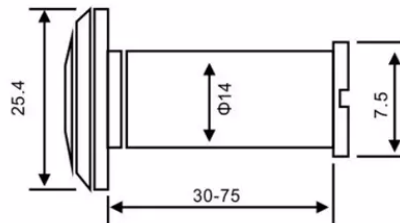

DOOR VIEWER UK-DV002

FEATURES

- Material: Brass / Zinc Alloy Body, Glass Lens
- Finish: Satin, Polished, Gold Plated, Antique Brass, Antique Copper, PVD
- Range of application: Wooden Door, Metal Door, Swing Door