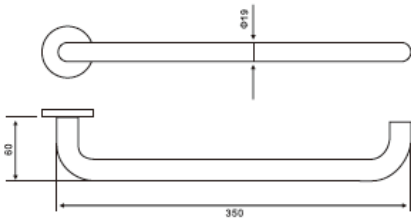

STAINLESS STEEL Disable Handle

UK-GB037
Disable Handle

OPTIONAL VERSION

FEATURES

- Application Range: Hospital, Warehouse, or Public Area
- Apply to disabled person
- Optionally match up with Panic lock or Passenger lock
- Handle shape and length can be designed accordingly