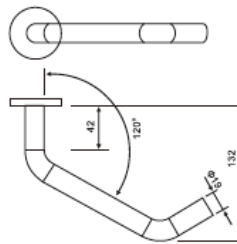

STAINLESS STEEL Disable Handle

UK-GB037
Disable Handle

OPTIONAL VERSION

FEATURES

- Application Range: Hospital, Warehouse, or Public Area
- Apply to disabled person
- Optionally match up with Panic lock or Passenger lock
- Handle shape and length can be designed accordingly