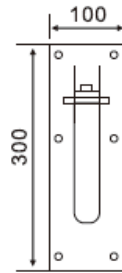

STAINLESS STEEL Disabled Safety Grab Bar

UK-GB038

Disabled Safety Grab Bar

DISABLED SAFETY GARB BAR

Grab bars for the bath and shower assist elderly and disabled with getting in and out easily. Bathroom grab bars are available in many types, such as steel grab bars. Also, grab bar installation is very easy as they mount on the shower wall.

FEATURES

- Maximum weight capacity of 220 lbs
- Material: Heavy Duty 304 Stainless Steel
- Finish: Satin, PSS
- Length: 30"
- Installation: For Right or Left Handed