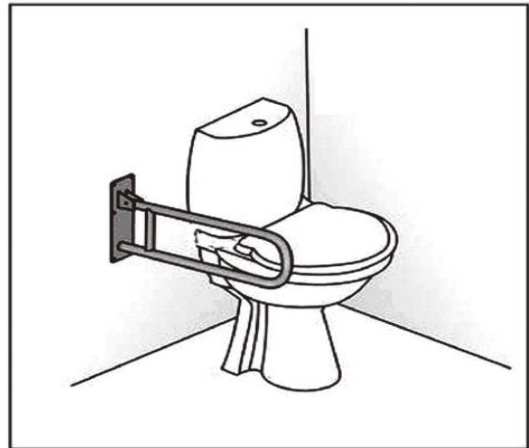

STAINLESS STEEL Disabled Safety Grab Bar

UK-GB038

Disabled Safety Grab Bar

DISABLED SAFETY GARB BAR

Grab bars for the bath and shower assist elderly and disabled with getting in and out easily. Bathroom grab bars are available in many types, such as steel grab bars. Also, grab bar installation is very easy as they mount on the shower wall.

FEATURES

- Maximum weight capacity of 220 lbs
- Material: Heavy Duty 304 Stainless Steel
- Finish: Satin, PSS
- Length: 30"
- Installation: For Right or Left Handed