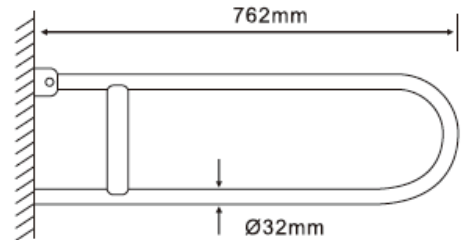

STAINLESS STEEL Disabled Safety Grab Bar

UK-GB038

Disabled Safety Grab Bar

DISABLED SAFETY GARB BAR

Grab bars for the bath and shower assist elderly and disabled with getting in and out easily. Bathroom grab bars are available in many types, such as steel grab bars. Also, grab bar installation is very easy as they mount on the shower wall.

FEATURES

- Maximum weight capacity of 220 lbs
- Material: Heavy Duty 304 Stainless Steel
- Finish: Satin, PSS
- Length: 30"
- Installation: For Right or Left Handed