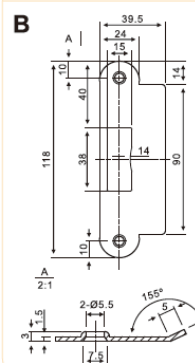

## CLASSROOM LOCK UK-S 008-015 SERIES

Lockcase Reversible Direction

Strike Plate  
Option

• Backset	55mm, 60mm
• Distance	72mm
• Material	Solid SUS 304 Latch bolt & Dead bolt, Follower, SUS 304 Forend, Strike Plate
• Forend & Strike Plate	Square or Radius
• Finish	SSS, PSS, PVD, PB, AB, AC
• Application	Classroom door of commercial or residential application
• Suitable for	Wooden Door, Metal Door, Fire Door, Smoke Door, Interior Door, Outer Door, Swing Door, etc.