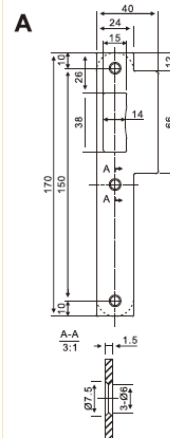

## CLASSROOM LOCK UK-S 008-015 SERIES

Lockcase Reversible Direction

Strike Plate  
Option

• Backset	55mm, 60mm
• Distance	72mm
• Material	Solid SUS 304 Latch bolt & Dead bolt, Follower, SUS 304 Forend, Strike Plate
• Forend & Strike Plate	Square or Radius
• Finish	SSS, PSS, PVD, PB, AB, AC
• Application	Classroom door of commercial or residential application
• Suitable for	Wooden Door, Metal Door, Fire Door, Smoke Door, Interior Door, Outer Door, Swing Door, etc.