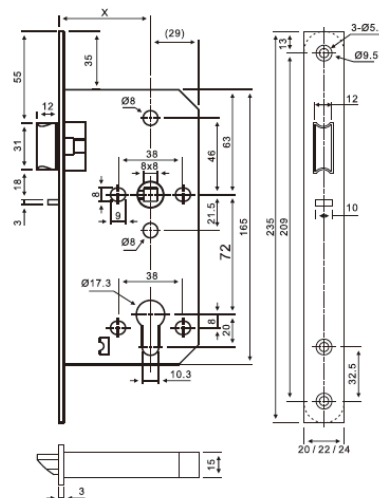

## CLASSROOM LOCK UK-S 008-015 SERIES

Lockcase Reversible Direction

Strike Plate  
Option

• Backset	55mm, 60mm
• Distance	72mm
• Material	Solid SUS 304 Latch bolt & Dead bolt, Follower, SUS 304 Forend, Strike Plate
• Forend & Strike Plate	Square or Radius
• Finish	SSS, PSS, PVD, PB, AB, AC
• Application	Classroom door of commercial or residential application
• Suitable for	Wooden Door, Metal Door, Fire Door, Smoke Door, Interior Door, Outer Door, Swing Door, etc.