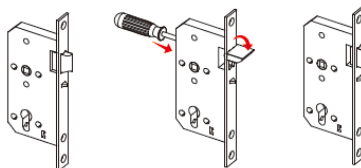

## CLASSROOM LOCK UK-S 008-015 SERIES

Lockcase Reversible Direction

Strike Plate  
Option

• Backset	55mm, 60mm
• Distance	72mm
• Material	Solid SUS 304 Latch bolt & Dead bolt, Follower, SUS 304 Forend, Strike Plate
• Forend & Strike Plate	Square or Radius
• Finish	SSS, PSS, PVD, PB, AB, AC
• Application	Classroom door of commercial or residential application
• Suitable for	Wooden Door, Metal Door, Fire Door, Smoke Door, Interior Door, Outer Door, Swing Door, etc.