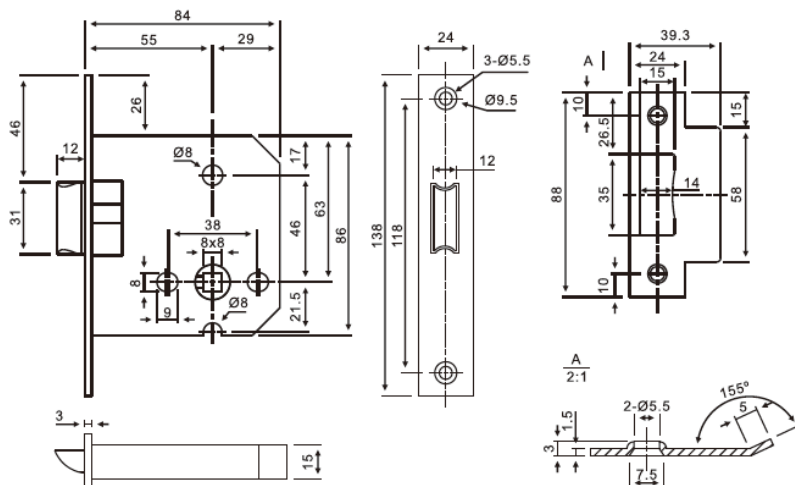

LATCH BOLT LOCK BODY UK-S 008-028

• Backset	55mm
• Material	Solid SUS 304 Deadbolt, SUS 304 Forend, Strike Plate
• Deadbolt	2 turns
• Finish	SSS, PSS, PVD, PB, AB, AC
• Application	Toilet door of commercial or residential application
• Suitable for	Wooden Door, Metal Door, Interior Door, Outer Door, Swing Door, etc.