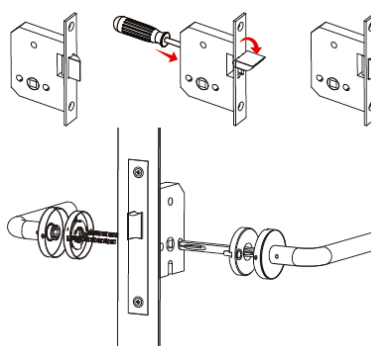

LATCH BOLT LOCK BODY UK-S 008-028

• Backset	55mm
• Material	Solid SUS 304 Deadbolt, SUS 304 Forend, Strike Plate
• Deadbolt	2 turns
• Finish	SSS, PSS, PVD, PB, AB, AC
• Application	Toilet door of commercial or residential application
• Suitable for	Wooden Door, Metal Door, Interior Door, Outer Door, Swing Door, etc.