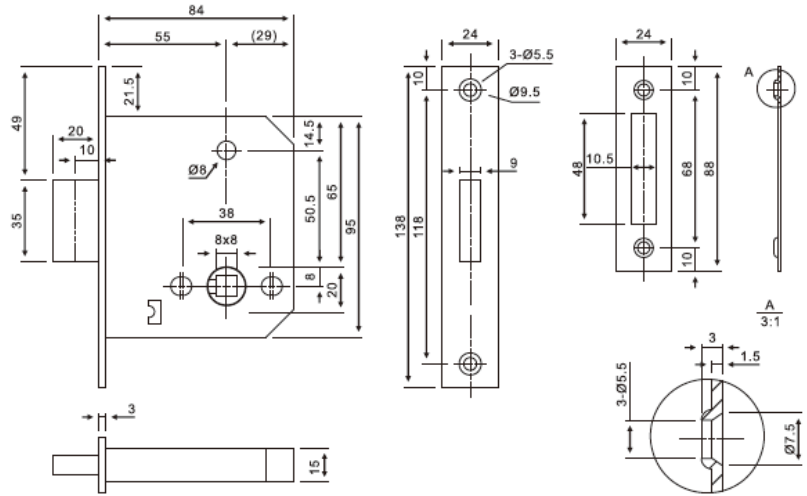

DEADBOLT LOCK BODY UK-S 008-029-B

• Backset	55mm
• Material	Solid SUS 304 Deadbolt, SUS 304 Forend, Strike Plate
• Deadbolt	2 turns
• Finish	SSS, PSS, PVD, PB, AB, AC
• Application	Toilet door of commercial or residential application
• Suitable for	Wooden Door, Metal Door, Interior Door, Outer Door, Swing Door, etc.