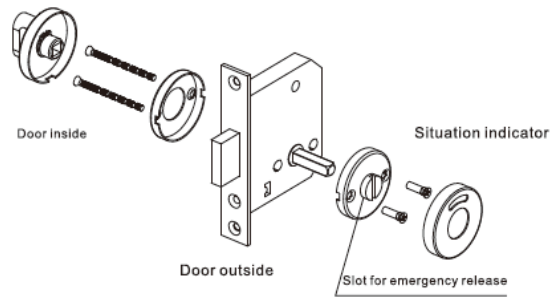

DEADBOLT LOCK BODY UK-S 008-029-B

• Backset	55mm
• Material	Solid SUS 304 Deadbolt, SUS 304 Forend, Strike Plate
• Deadbolt	2 turns
• Finish	SSS, PSS, PVD, PB, AB, AC
• Application	Toilet door of commercial or residential application
• Suitable for	Wooden Door, Metal Door, Interior Door, Outer Door, Swing Door, etc.