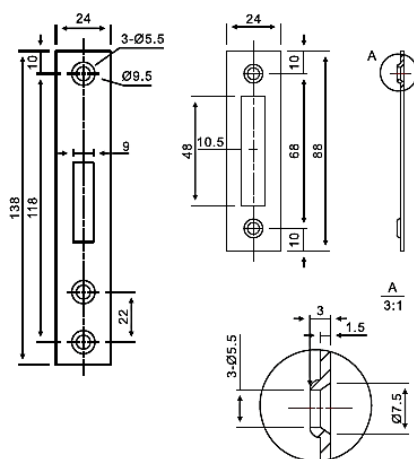

DEADBOLT LOCK BODY UK-S 008-029

• Backset	55mm
• Material	Solid SUS 304 Deadbolt, SUS 304 Forend, Strike Plate
• Deadbolt	2 turns
• Finish	SSS, PSS, PVD, PB, AB, AC
• Application	Toilet door of commercial or residential application
• Suitable for	Wooden Door, Metal Door, Interior Door, Outer Door, Swing Door, etc.