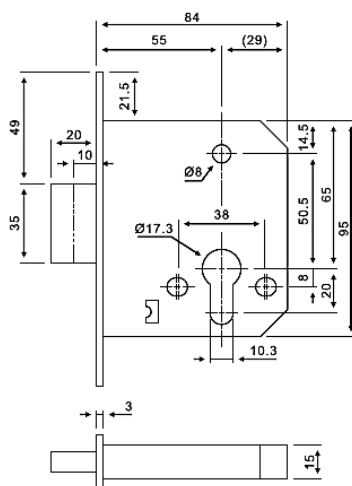

DEADBOLT LOCK BODY UK-S 008-029

• Backset	55mm
• Material	Solid SUS 304 Deadbolt, SUS 304 Forend, Strike Plate
• Deadbolt	2 turns
• Finish	SSS, PSS, PVD, PB, AB, AC
• Application	Toilet door of commercial or residential application
• Suitable for	Wooden Door, Metal Door, Interior Door, Outer Door, Swing Door, etc.