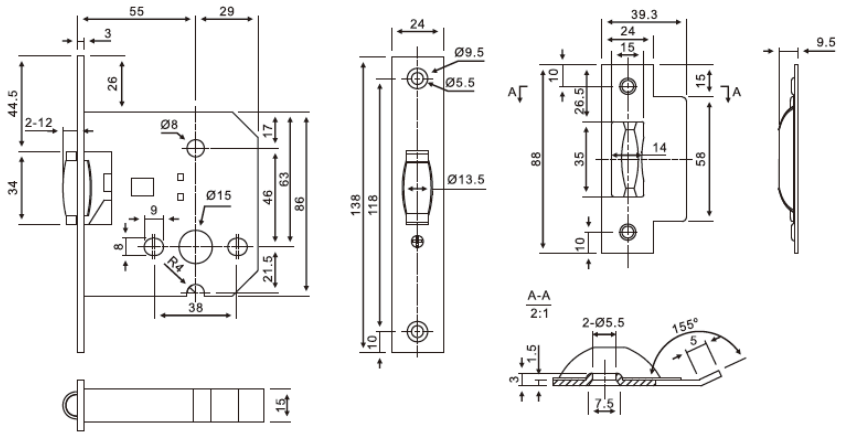

ROLLER BOLT LOCK UK-S 008-030

• Backset	55mm
• Material	Solid SUS 304 Roller Bolt, SUS 304 Forend, Strike Plate
• Forend Plate	W24xH138xT3mm, Square Head
• Finish	SSS, PSS, PVD, PB, AB, AC
• Suitable for	Wooden Door, Metal Door, Interior Door, Outer Door, Swing Door, etc.