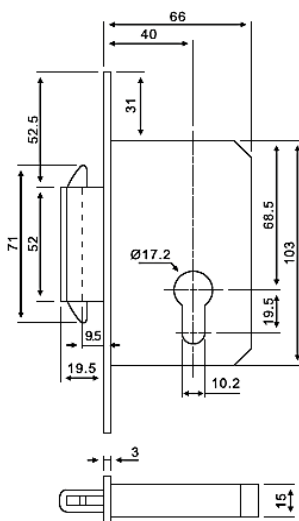

SLIDING DOOR DOUBLE HOOK LOCK UK-S 008-031-B SERIES

• Backset	40mm, 50mm
• Material	SUS 304 Forend, Strike Plate, Steel Hook Bolt
• Forend & Strike Plate	Square
• Finish	SSS, PSS, PVD, PB, AB, AC
• Application	Sliding Door of commercial or residential application
• Suitable for	Sliding Door, Wooden Door, Metal Door, Interior Door, etc.