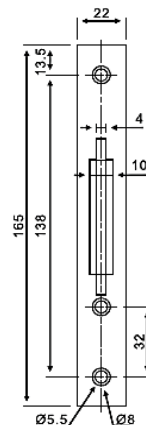

SLIDING DOOR DOUBLE HOOK LOCK UK-S 008-031-B SERIES

• Backset	40mm, 50mm
• Material	SUS 304 Forend, Strike Plate, Steel Hook Bolt
• Forend & Strike Plate	Square
• Finish	SSS, PSS, PVD, PB, AB, AC
• Application	Sliding Door of commercial or residential application
• Suitable for	Sliding Door, Wooden Door, Metal Door, Interior Door, etc.