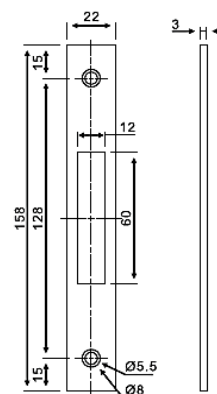

SLIDING DOOR DOUBLE HOOK LOCK UK-S 008-031-B SERIES

• Backset	40mm, 50mm
• Material	SUS 304 Forend, Strike Plate, Steel Hook Bolt
• Forend & Strike Plate	Square
• Finish	SSS, PSS, PVD, PB, AB, AC
• Application	Sliding Door of commercial or residential application
• Suitable for	Sliding Door, Wooden Door, Metal Door, Interior Door, etc.