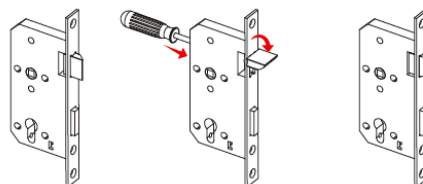

## EMERGENCY ESCAPE LOCK UK-S 008-009E SERIES

Lockcase Reversible Direction

• Dead Bolt	1-turn
• Backset	55mm, 60mm
• Distance	72mm
• Material	Solid SUS 304 Latch bolt & Dead bolt, Follower, SUS 304 Forend, Strike Plate
• Forend & Strike Plate	Square or Radius
• Finish	SSS, PSS, PVD, PB, AB, AC
• Application	Escape door of commercial application
• Suitable for	Escape Door, Wooden Door, Metal Door, Fire Door, Smoke Door, Interior Door, Outer Door, Swing Door, etc.