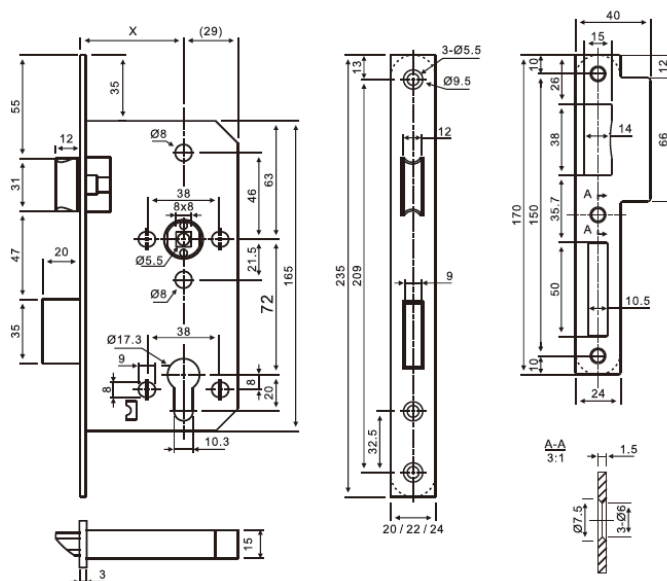

## EMERGENCY ESCAPE LOCK UK-S 008-009E SERIES

Lockcase Reversible Direction

• Dead Bolt	1-turn
• Backset	55mm, 60mm
• Distance	72mm
• Material	Solid SUS 304 Latch bolt & Dead bolt, Follower, SUS 304 Forend, Strike Plate
• Forend & Strike Plate	Square or Radius
• Finish	SSS, PSS, PVD, PB, AB, AC
• Application	Escape door of commercial application
• Suitable for	Escape Door, Wooden Door, Metal Door, Fire Door, Smoke Door, Interior Door, Outer Door, Swing Door, etc.