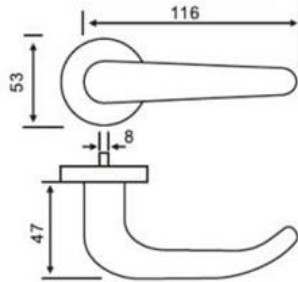

STAINLESS STEEL

UK-S-LH.S004

FEATURES	
<ul style="list-style-type: none"> Material: Stainless Steel 304 / 316 	<ul style="list-style-type: none"> Applicable for Door Thickness: 35 – 55mm
<ul style="list-style-type: none"> Rosette Type: Clip on / Thread Type 	<ul style="list-style-type: none"> Concealed fixings
<ul style="list-style-type: none"> Spindle: 8x8 / 7x7 6x6mm 	<ul style="list-style-type: none"> Spring Assisted Chassis
<ul style="list-style-type: none"> Finish: SSS, PSS, PVD, AB, AC 	<ul style="list-style-type: none"> Same lever design with multiple escutcheons and functions to suit different applications

OPTIONAL VERSION

DDES001

DDES004

DDES005

DDES008
Thread Type

DDES009

DDES011
Thread Type