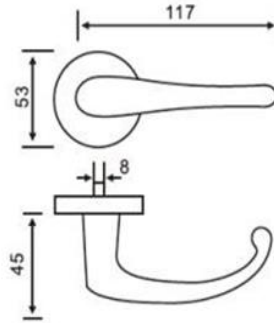

STAINLESS STEEL

UK-S-LH.S005

FEATURES	
<ul style="list-style-type: none"> Material: Stainless Steel 304 / 316 	<ul style="list-style-type: none"> Applicable for Door Thickness: 35 – 55mm
<ul style="list-style-type: none"> Rosette Type: Clip on / Thread Type 	<ul style="list-style-type: none"> Concealed fixings
<ul style="list-style-type: none"> Spindle: 8x8 / 7x7 6x6mm 	<ul style="list-style-type: none"> Spring Assisted Chassis
<ul style="list-style-type: none"> Finish: SSS, PSS, PVD, AB, AC 	<ul style="list-style-type: none"> Same lever design with multiple escutcheons and functions to suit different applications

OPTIONAL VERSION

DDES001

DDES004

DDES005

DDES008
Thread Type

DDES009

DDES011
Thread Type