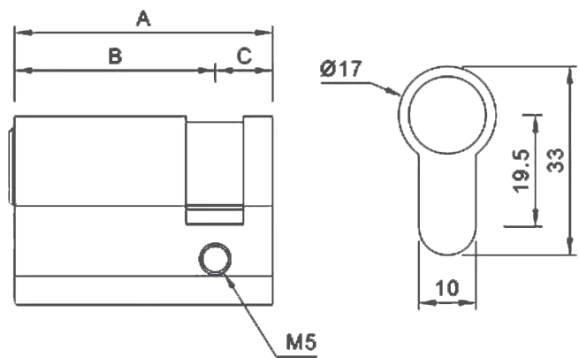

SINGLE CYLINDER UKSC882 SERIES

SPECIFICATIONS

- Usage: Wooden Door, Metal Door, Steel Door, Interior Door, Outer Door
- 6-pins standard
- Material is solid stainless steel body, rubber striker with installing screws
- Finish: SN, PB, AB, AC, CP, PVD
- Accessories: 3 normal keys
- Suitable for Master Key System