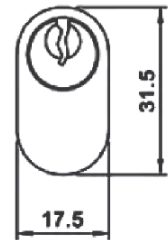

DOUBLE CYLINDER UKC883 SERIES

PRODUCT CLASSIFICATION

1	6	0	0	0	C	6	0
---	---	---	---	---	---	---	---

SPECIFICATIONS

- Usage: Wooden Door, Metal Door, Steel Door, Interior Door, Outer Door
- Conforms to EN 1303:2015
- 30 degrees offset cam inhibits knock through
- Anti prick profile
- Suitable for Master Key System

FEATURES

- Size: Please refer to size chart
- Material: SSS
- Finish: SN, PB, AB, AC, CP, PVD
- 3 Key accessories