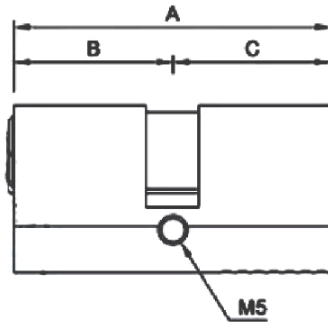

DOUBLE CYLINDER UKC883 SERIES

PRODUCT CLASSIFICATION

1	6	0	0	0	C	6	0
---	---	---	---	---	---	---	---

SPECIFICATIONS

- Usage: Wooden Door, Metal Door, Steel Door, Interior Door, Outer Door
- Conforms to EN 1303:2015
- 30 degrees offset cam inhibits knock through
- Anti prick profile
- Suitable for Master Key System

FEATURES

- Size: Please refer to size chart
- Material: SSS
- Finish: SN, PB, AB, AC, CP, PVD
- 3 Key accessories