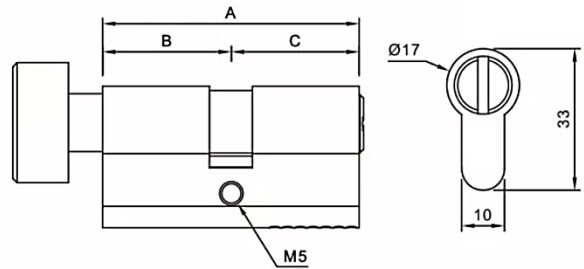

BATHROOM PRIVACY CYLINDER

UKC887 SERIES

Model No.:	A	B	C
UKC887-60	60	30	30
UKC887-65	65	32.5	32.5
UKC887-70	70	35	35
UKC887-80	80	40	40
UKC887-90	90	45	45
UKC887-100	100	50	50

SPECIFICATIONS

- Usage: Wooden Door, Metal Door, Steel Door, Interior Door, Outer Door
- 6-pins standard
- Material is solid stainless steel body, rubber striker with installing screws
- Accessories: 3 normal keys